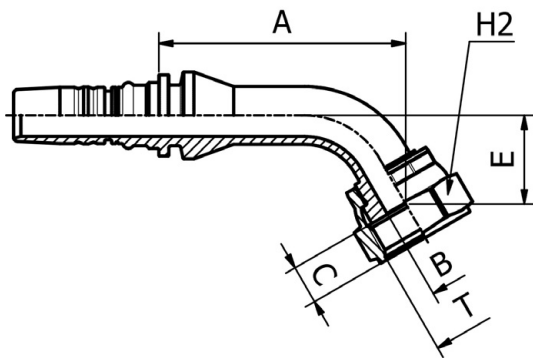

SAE STANDARD CONNECTIONS

M42443

**45° ORFS
FEMALE SWEPT ELBOW
SAE J516 / ISO 12151-1
(SLIP-ON NUT)**

PART. REF.	HOSE BORE			Thread	DIMENSIONS mm						
	DN	Dash	inch		T	B	A	C	E	H2	
M42443-12-16	19	- 12	3/4"	1.7/16" - 12	19.8	71.0	14.8	23.5	41.0		
M42443-16-20	25	- 16	1"	1.11/16" - 12	26.0	81.0	14.8	24.0	50.0		
M42443-20-24	31	- 20	1.1/4"	2" - 12	32.0	99.0	14.8	29.0	60.0		

FITTINGS 186

SAE STANDARD CONNECTIONS

M42461

**60° ORFS
FEMALE SWEPT ELBOW
SAE J516 / ISO 12151-1
(CRIMPED BACK-NUT)**

PART. REF.	HOSE BORE			Thread	DIMENSIONS mm						
	DN	Dash	inch		T	B	A	C	E	H2	
M42461-12-12	19	- 12	3/4"	1.3/16" - 12	14.5	85.5	13.5	30.5	36.0		

SAE STANDARD CONNECTIONS

M42491

**90° ORFS
FEMALE SWEPT ELBOW
SAE J516 / ISO 12151-1
(CRIMPED BACK-NUT)**

PART. REF.	HOSE BORE			Thread	DIMENSIONS mm						
	DN	Dash	inch		T	B	A	C	E	H2	
M42491-10-12	16	- 10	5/8"	1.3/16" - 12	14.3	51.0	13.5	47.0	36.0		
M42491-12-12	19	- 12	3/4"	1.3/16" - 12	14.5	65.0	13.5	48.0	36.0		
M42491-12-12109	19	- 12	3/4"	1.3/16" - 12	14.5	65.0	13.5	109.0	36.0		
M42491-12-16	19	- 12	3/4"	1.7/16" - 12	19.0	70.0	13.5	53.0	41.0		
M42491-16-16	25	- 16	1"	1.7/16" - 12	19.5	85.0	13.5	57.0	41.0		
M42491-16-16128	25	- 16	1"	1.7/16" - 12	19.5	85.0	13.5	128.0	41.0		
M42491-16-20	25	- 16	1"	1.11/16" - 12	24.0	84.5	13.6	61.0	50.0		
M42491-20-20	31	- 20	1.1/4"	1.11/16" - 12	25.0	98.5	13.6	66.0	50.0		
M42491-24-24	38	- 24	1.1/2"	2" - 12	31.0	116.0	14.2	79.5	60.0		