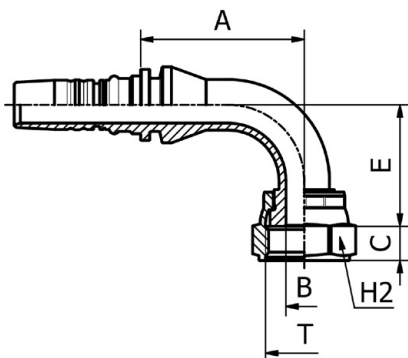

SAE STANDARD CONNECTIONS

M42443

**45° ORFS
FEMALE SWEPT ELBOW
SAE J516 / ISO 12151-1
(SLIP-ON NUT)**

PART. REF.	HOSE BORE			Thread	DIMENSIONS mm						
	DN	Dash	inch		T	B	A	C	E	H2	
M42443-12-16	19	- 12	3/4"	1.7/16" - 12	19.8	71.0	14.8	23.5	41.0		
M42443-16-20	25	- 16	1"	1.11/16" - 12	26.0	81.0	14.8	24.0	50.0		
M42443-20-24	31	- 20	1.1/4"	2" - 12	32.0	99.0	14.8	29.0	60.0		

FITTINGS 186

SAE STANDARD CONNECTIONS

M42461

**60° ORFS
FEMALE SWEPT ELBOW
SAE J516 / ISO 12151-1
(CRIMPED BACK-NUT)**

PART. REF.	HOSE BORE			Thread	DIMENSIONS mm						
	DN	Dash	inch		T	B	A	C	E	H2	
M42461-12-12	19	- 12	3/4"	1.3/16" - 12	14.5	85.5	13.5	30.5	36.0		

SAE STANDARD CONNECTIONS

M42491

**90° ORFS
FEMALE SWEPT ELBOW
SAE J516 / ISO 12151-1
(CRIMPED BACK-NUT)**

PART. REF.	HOSE BORE			Thread	DIMENSIONS mm						
	DN	Dash	inch		T	B	A	C	E	H2	
M42491-10-12	16	- 10	5/8"	1.3/16" - 12	14.3	51.0	13.5	47.0	36.0		
M42491-12-12	19	- 12	3/4"	1.3/16" - 12	14.5	65.0	13.5	48.0	36.0		
M42491-12-12109	19	- 12	3/4"	1.3/16" - 12	14.5	65.0	13.5	109.0	36.0		
M42491-12-16	19	- 12	3/4"	1.7/16" - 12	19.0	70.0	13.5	53.0	41.0		
M42491-16-16	25	- 16	1"	1.7/16" - 12	19.5	85.0	13.5	57.0	41.0		
M42491-16-16128	25	- 16	1"	1.7/16" - 12	19.5	85.0	13.5	128.0	41.0		
M42491-16-20	25	- 16	1"	1.11/16" - 12	24.0	84.5	13.6	61.0	50.0		
M42491-20-20	31	- 20	1.1/4"	1.11/16" - 12	25.0	98.5	13.6	66.0	50.0		
M42491-24-24	38	- 24	1.1/2"	2" - 12	31.0	116.0	14.2	79.5	60.0		