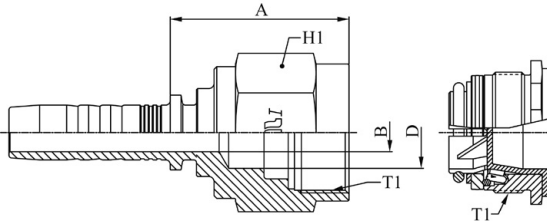

MULTIFIT INSERT

M12H90

EF 90° ELBOW
MALE INSERT

PART. REF.	HOSE BORE			Bar	DIMENSIONS mm						
	DN	Dash	inch		B	A	D	E			
M12H90-04-04	6	- 4	1/4"	350.0	4.0	30.0	10.0	40.0			
M12H90-04-06	6	- 4	1/4"	350.0	7.0	32.0	13.0	45.0			
M12H90-05-06	8	- 5	5/16"	350.0	7.0	33.5	13.0	46.5			
M12H90-06-04	10	- 6	3/8"	350.0	4.0	30.5	10.0	40.0			
M12H90-06-06	10	- 6	3/8"	350.0	7.0	37.0	13.0	49.5			
M12H90-08-06	12	- 8	1/2"	350.0	7.0	37.5	13.0	49.5			
M12H90-08-08	12	- 8	1/2"	350.0	9.3	44.0	16.0	55.0			
M12H90-10-08	16	- 10	5/8"	350.0	9.3	47.0	16.0	55.0			
M12H90-10-12	16	- 10	5/8"	280.0	15.0	55.0	23.0	74.5			
M12H90-12-12	19	- 12	3/4"	280.0	15.0	62.5	23.0	79.0			

309 FITTINGS

MULTIFIT INSERT

M22H10

EF STRAIGHT
FEMALE INSERT

PART. REF.	HOSE BORE			Thread	W.P.	DIMENSIONS mm						
	DN	Dash	inch			T	B	A	D			
M22H10-04-04	6	- 4	1/4"	M 18X1	350.0	4.0	30.0	10.0	22.0			
M22H10-06-06	10	- 6	3/8"	M 22X1	350.0	7.0	33.5	13.0	25.0			
M22H10-08-08	12	- 8	1/2"	M 25X1	350.0	9.3	34.0	16.0	28.0			
M22H10-10-08	16	- 10	5/8"	M 25X1	350.0	12.5	34.0	23.0	28.0			
M22H10-10-12	16	- 10	5/8"	M 33X1,5	280.0	12.5	45.5	23.0	38.0			
M22H10-12-12	19	- 12	3/4"	M 33X1,5	280.0	15.0	46.5	23.0	38.0			