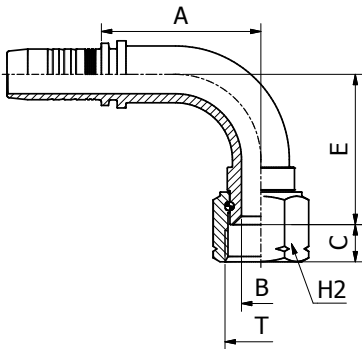

SAE STANDARD CONNECTIONS

M22642

**45° SAE FEMALE SWEPT ELBOW 45° CONE SEAT
SAE J516/J512
(THRUST-WIRE NUT)**

FITTINGS 140

PART. REF.	HOSE BORE			Thread	DIMENSIONS mm						
	DN	Dash	inch		T	B	A	C	E	H2	
M22642-06-06	10	- 6	3/8"	5/8" - 18	7.0	42.5	10.8	16.5	22.0		

SAE STANDARD CONNECTIONS

M22692

**90° SAE FEMALE SWEPT ELBOW 45° CONE SEAT
SAE J516/J512
(THRUST-WIRE NUT)**

PART. REF.	HOSE BORE			Thread	DIMENSIONS mm						
	DN	Dash	inch		T	B	A	C	E	H2	
M22692-04-04	6	- 4	1/4"	7/16" - 20	4.0	28.5	8.7	27.0	17.0		
M22692-06-06	10	- 6	3/8"	5/8" - 18	7.0	35.5	10.8	33.0	22.0		
M22692-12-12	19	- 12	3/4"	1.1/16" - 14	15.0	62.0	14.4	58.0	32.0		