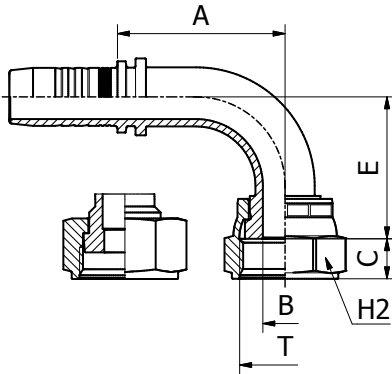

# M22441KR

**45° ORFS FEMALE SWEPT ELBOW**  
SAE J516 / ISO 12151-1

FITTINGS 136

PART. REF.	HOSE BORE			Thread	DIMENSIONS mm							
	DN	Dash	inch		T	B	A	C	E	H2		
M22441-04-04KR	6	- 4	1/4"	9/16" - 18		4.2	30.0	8.0	10.5	17.0		
M22441-06-06KR	10	- 6	3/8"	11/16" - 16		6.0	31.5	9.5	11.0	22.0		
M22441-08-08KR	12	- 8	1/2"	13/16" - 16		9.0	42.5	11.0	13.5	24.0		

# M22491/M22493

**90° ORFS FEMALE SWEPT ELBOW**  
SAE J516 / ISO 12151-1

PART. REF.	HOSE BORE			Thread	DIMENSIONS mm							
	DN	Dash	inch		T	B	A	C	E	H2		
M22491-10-10032	16	- 10	5/8"	1" - 14		11.0	42.0	7.5	32.0	30.0		
M22491-06-04	10	- 6	3/8"	9/16" - 18		4.0	28.0	8.0	23.0	19.0		
M22491-08-06	12	- 8	1/2"	11/16" - 16		7.0	30.0	9.5	24.5	22.0		
M22491-10-08	16	- 10	5/8"	13/16" - 16		9.3	41.0	11.0	34.0	24.0		
M22491-12-10	19	- 12	3/4"	1" - 14		11.5	49.0	12.5	38.5	30.0		
M22491-16-12	25	- 16	1"	1.3/16" - 12		13.9	57.5	13.5	48.0	36.0		
M22493-04-04	6	- 4	1/4"	9/16" - 18		4.0	27.5	8.2	22.0	17.0		
M22493-04-06	6	- 4	1/4"	11/16" - 16		7.0	27.5	9.5	22.0	22.0		
M22493-05-06	8	- 5	5/16"	11/16" - 16		7.0	32.0	9.5	23.0	22.0		
M22493-06-06	10	- 6	3/8"	11/16" - 16		6.0	30.0	9.5	24.0	22.0		
M22493-06-08	10	- 6	3/8"	13/16" - 16		9.3	30.0	11.0	26.5	24.0		
M22493-08-08	12	- 8	1/2"	13/16" - 16		9.0	40.5	11.0	30.0	24.0		
M22493-08-10	12	- 8	1/2"	1" - 14		11.5	40.0	13.5	30.5	30.0		
M22493-08-12	12	- 8	1/2"	1.3/16" - 12		13.9	39.5	14.5	37.5	36.0		
M22493-10-10	16	- 10	5/8"	1" - 14		11.5	48.0	13.5	37.5	30.0		
M22493-10-12	16	- 10	5/8"	1.3/16" - 12		13.9	48.0	14.5	41.0	36.0		
M22493-12-12	19	- 12	3/4"	1.3/16" - 12		13.9	56.5	14.5	48.0	36.0		
M22493-12-16	19	- 12	3/4"	1.7/16" - 12		19.8	56.5	14.8	47.5	41.0		
M22493-16-16	25	- 16	1"	1.7/16" - 12		19.8	71.5	14.8	56.0	41.0		
M22493-16-20	25	- 16	1"	1.11/16" - 12		26.0	71.5	14.8	58.5	50.0		
M22493-20-20	31	- 20	1.1/4"	1.11/16" - 12		26.0	83.0	14.8	66.0	50.0		
M22493-24-24	38	- 24	1.1/2"	2" - 12		32.0	102.0	14.8	79.5	60.0		