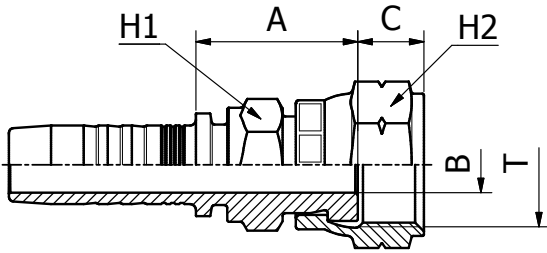

SAE STANDARD CONNECTIONS

M27411KR

**ORFS FEMALE
SAE J516 / ISO 12151-1 SHORT TYPE
(CRIMPED BACK-NUT)**

PART. REF.	HOSE BORE			Thread	DIMENSIONS mm						
	DN	Dash	inch	T	B	A	C	H1	H2		
M27411-04-04KR	6	- 4	1/4"	9/16" - 18	4.0	20.5	8.0	14.0	17.0		
M27411-06-06KR	10	- 6	3/8"	11/16" - 16	7.0	23.0	9.5	17.0	22.0		
M27411-08-08KR	12	- 8	1/2"	13/16" - 16	9.3	27.0	11.0	19.0	24.0		

SAE STANDARD CONNECTIONS

M22441/M22443

**45° ORFS FEMALE SWEPT ELBOW
SAE J516 / ISO 12151-1**

PART. REF.	HOSE BORE			Thread	DIMENSIONS mm						
	DN	Dash	inch	T	B	A	C	E	H2		
M22441-08-06	12	- 8	1/2"	11/16" - 16	7.0	32.5	9.5	11.0	22.0		
M22441-12-10	19	- 12	3/4"	1" - 14	11.5	51.0	12.5	16.5	30.0		
M22441-16-12	25	- 16	1"	1.3/16" - 12	13.9	66.0	13.5	21.5	36.0		
M22443-04-04	6	- 4	1/4"	9/16" - 18	4.0	31.0	8.2	10.5	17.0		
M22443-04-06	6	- 4	1/4"	11/16" - 16	7.0	31.0	9.5	10.5	22.0		
M22443-05-06	8	- 5	5/16"	11/16" - 16	7.0	34.0	9.5	10.5	22.0		
M22443-06-06	10	- 6	3/8"	11/16" - 16	6.0	32.5	9.5	11.0	22.0		
M22443-06-08	10	- 6	3/8"	13/16" - 16	9.3	34.0	11.0	12.5	24.0		
M22443-08-08	12	- 8	1/2"	13/16" - 16	9.0	42.0	11.0	13.0	24.0		
M22443-08-10	12	- 8	1/2"	1" - 14	11.5	42.0	13.5	13.5	30.0		
M22443-08-12	12	- 8	1/2"	1.3/16" - 12	13.9	46.5	14.5	18.5	36.0		
M22443-10-10	16	- 10	5/8"	1" - 14	11.5	49.0	13.5	16.0	30.0		
M22443-10-12	16	- 10	5/8"	1.3/16" - 12	13.9	51.5	14.5	18.5	36.0		
M22443-12-12	19	- 12	3/4"	1.3/16" - 12	13.9	60.5	14.5	21.5	36.0		
M22443-12-16	19	- 12	3/4"	1.7/16" - 12	19.8	60.0	14.8	21.0	41.0		
M22443-16-16	25	- 16	1"	1.7/16" - 12	19.8	72.0	14.8	23.5	41.0		
M22443-16-20	25	- 16	1"	1.11/16" - 12	26.0	74.0	14.8	25.0	50.0		
M22443-20-20	31	- 20	1.1/4"	1.11/16" - 12	26.0	82.0	14.8	27.0	50.0		
M22443-24-24	38	- 24	1.1/2"	2" - 12	32.0	98.0	14.8	31.5	60.0		