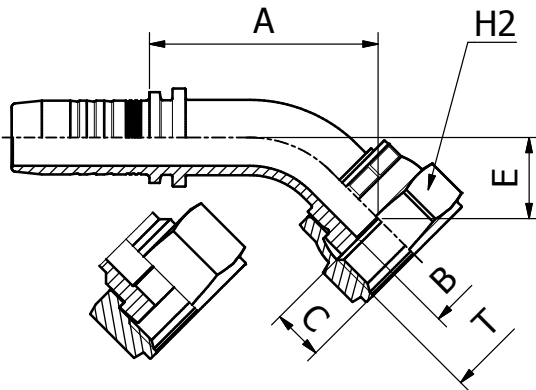

SAE STANDARD CONNECTIONS

M27411KR

**ORFS FEMALE
SAE J516 / ISO 12151-1 SHORT TYPE
(CRIMPED BACK-NUT)**

PART. REF.	HOSE BORE			Thread	DIMENSIONS mm						
	DN	Dash	inch	T	B	A	C	H1	H2		
M27411-04-04KR	6	- 4	1/4"	9/16" - 18	4.0	20.5	8.0	14.0	17.0		
M27411-06-06KR	10	- 6	3/8"	11/16" - 16	7.0	23.0	9.5	17.0	22.0		
M27411-08-08KR	12	- 8	1/2"	13/16" - 16	9.3	27.0	11.0	19.0	24.0		

SAE STANDARD CONNECTIONS

M22441/M22443

**45° ORFS FEMALE SWEPT ELBOW
SAE J516 / ISO 12151-1**

PART. REF.	HOSE BORE			Thread	DIMENSIONS mm						
	DN	Dash	inch	T	B	A	C	E	H2		
M22441-08-06	12	- 8	1/2"	11/16" - 16	7.0	32.5	9.5	11.0	22.0		
M22441-12-10	19	- 12	3/4"	1" - 14	11.5	51.0	12.5	16.5	30.0		
M22441-16-12	25	- 16	1"	1.3/16" - 12	13.9	66.0	13.5	21.5	36.0		
M22443-04-04	6	- 4	1/4"	9/16" - 18	4.0	31.0	8.2	10.5	17.0		
M22443-04-06	6	- 4	1/4"	11/16" - 16	7.0	31.0	9.5	10.5	22.0		
M22443-05-06	8	- 5	5/16"	11/16" - 16	7.0	34.0	9.5	10.5	22.0		
M22443-06-06	10	- 6	3/8"	11/16" - 16	6.0	32.5	9.5	11.0	22.0		
M22443-06-08	10	- 6	3/8"	13/16" - 16	9.3	34.0	11.0	12.5	24.0		
M22443-08-08	12	- 8	1/2"	13/16" - 16	9.0	42.0	11.0	13.0	24.0		
M22443-08-10	12	- 8	1/2"	1" - 14	11.5	42.0	13.5	13.5	30.0		
M22443-08-12	12	- 8	1/2"	1.3/16" - 12	13.9	46.5	14.5	18.5	36.0		
M22443-10-10	16	- 10	5/8"	1" - 14	11.5	49.0	13.5	16.0	30.0		
M22443-10-12	16	- 10	5/8"	1.3/16" - 12	13.9	51.5	14.5	18.5	36.0		
M22443-12-12	19	- 12	3/4"	1.3/16" - 12	13.9	60.5	14.5	21.5	36.0		
M22443-12-16	19	- 12	3/4"	1.7/16" - 12	19.8	60.0	14.8	21.0	41.0		
M22443-16-16	25	- 16	1"	1.7/16" - 12	19.8	72.0	14.8	23.5	41.0		
M22443-16-20	25	- 16	1"	1.11/16" - 12	26.0	74.0	14.8	25.0	50.0		
M22443-20-20	31	- 20	1.1/4"	1.11/16" - 12	26.0	82.0	14.8	27.0	50.0		
M22443-24-24	38	- 24	1.1/2"	2" - 12	32.0	98.0	14.8	31.5	60.0		