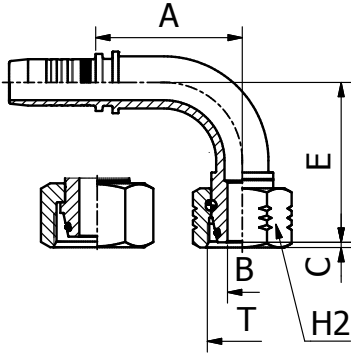

DIN STANDARD CONNECTIONS

M21692/M21693

**90° METRIC O-RING FEMALE SWEPT ELBOW
24° CONE HEAVY DUTY
DIN 20066 / ISO 12151-2**

FITTINGS 164

PART. REF.	HOSE BORE			Thread	Pipe	DIMENSIONS mm					
	DN	Dash	inch			T	B	A	C	E	H2
M21692-06-18	10	- 6	3/8"	M 18X1.5	10.0	4.0	35.5	3.9	42.5	22.0	
M21692-08-22	12	- 8	1/2"	M 22X1.5	14.0	7.0	44.0	2.5	48.5	27.0	
M21692-10-24	16	- 10	5/8"	M 24X1.5	16.0	9.3	53.5	4.0	58.5	30.0	
M21692-12-30	19	- 12	3/4"	M 30X2	20.0	12.5	61.5	2.2	67.5	36.0	
M21692-16-36	25	- 16	1"	M 36X2	25.0	15.0	79.5	1.7	86.0	41.0	
M21692-24-52	38	- 24	1.1/2"	M 52X2	38.0	24.7	91.5	8.8	95.5	60.0	
M21693-03-14	5	- 3	3/16"	M 14X1.5	6.0	3.0	26.0	3.5	30.0	17.0	
M21693-03-16	5	- 3	3/16"	M 16X1.5	8.0	3.0	26.0	3.4	29.5	19.0	
M21693-04-14	6	- 4	1/4"	M 14X1.5	6.0	3.0	29.5	1.9	32.5	17.0	
M21693-04-16	6	- 4	1/4"	M 16X1.5	8.0	4.0	29.5	3.4	29.5	19.0	
M21693-04-18	6	- 4	1/4"	M 18X1.5	10.0	4.0	29.5	2.5	31.0	22.0	
M21693-04-20	6	- 4	1/4"	M 20X1.5	12.0	5.5	29.5	2.0	34.5	24.0	
M21693-05-18	8	- 5	5/16"	M 18X1.5	10.0	4.0	32.0	2.5	33.5	22.0	
M21693-05-20	8	- 5	5/16"	M 20X1.5	12.0	5.5	32.0	2.0	34.0	24.0	
M21693-06-20	10	- 6	3/8"	M 20X1.5	12.0	7.0	36.5	2.0	35.0	24.0	
M21693-06-22	10	- 6	3/8"	M 22X1.5	14.0	7.0	36.5	3.0	37.0	27.0	
M21693-06-24	10	- 6	3/8"	M 24X1.5	16.0	9.3	36.5	4.0	36.0	30.0	
M21693-08-24	12	- 8	1/2"	M 24X1.5	16.0	9.3	45.0	4.0	40.5	30.0	
M21693-08-30	12	- 8	1/2"	M 30X2	20.0	12.5	45.0	3.5	44.5	36.0	
M21693-10-30	16	- 10	5/8"	M 30X2	20.0	12.5	51.5	3.5	57.5	36.0	
M21693-12-36	19	- 12	3/4"	M 36X2	25.0	15.0	61.5	4.5	64.5	41.0	
M21693-16-42	25	- 16	1"	M 42X2	30.0	19.8	79.0	6.3	74.5	50.0	
M21693-20-52	31	- 20	1.1/4"	M 52X2	38.0	26.0	93.5	8.0	85.5	60.0	

NF STANDARD CONNECTIONS