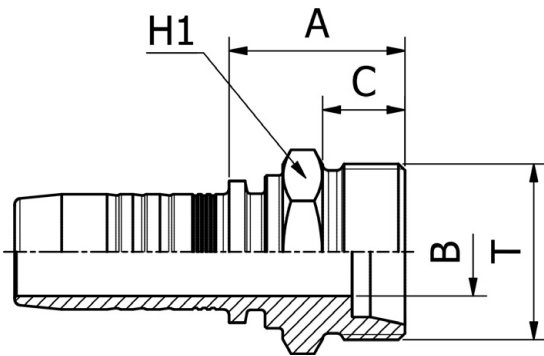

NF STANDARD CONNECTIONS

M11710

**FRENCH METRIC MALE
24° CONE SEAT MILLIMETRIC TYPE**

PART. REF.	HOSE BORE			Thread	Pipe	DIMENSIONS mm			
	DN	Dash	inch			T	B	A	C
M11710-10-2718	16	- 10	5/8"	M 27X1.5	18.0	12.5	28.5	14.0	28.0
M11710-10-2720	16	- 10	5/8"	M 27X1.5	20.0	12.5	28.5	14.0	28.0
M11710-12-30	19	- 12	3/4"	M 30X1.5	22.0	15.0	30.0	14.0	30.0
M11710-12-33	19	- 12	3/4"	M 33X1.5	25.0	15.0	31.0	14.0	34.0