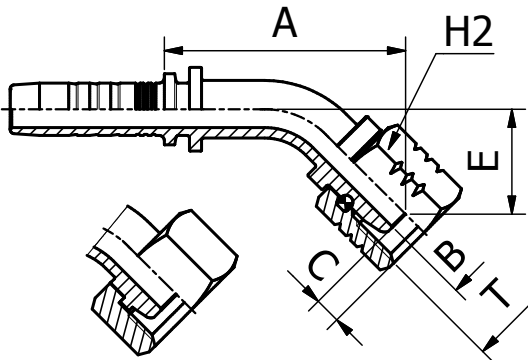

# M21312/M21313

METRIC FEMALE MULTISEAL  
DIN 20078/3868

PART. REF.	HOSE BORE			Thread	Pipe	DIMENSIONS mm					
	DN	Dash	inch			T	mm	B	A	C	H2
M21312-04-12	6	- 4	1/4"	M 12X1.5	6.0	4.0	19.5	4.0	17.0		
M21312-06-14	10	- 6	3/8"	M 14X1.5	8.0	4.0	19.5	3.9	17.0		
M21312-06-16	10	- 6	3/8"	M 16X1.5	10.0	7.0	21.5	5.0	19.0		
M21312-08-18	12	- 8	1/2"	M 18X1.5	12.0	7.0	23.0	5.9	22.0		
M21312-10-22	16	- 10	5/8"	M 22X1.5	15.0	9.3	23.5	5.5	27.0		
M21313-03-12	5	- 3	3/16"	M 12X1.5	6.0	3.0	18.5	3.2	14.0		
M21313-04-14	6	- 4	1/4"	M 14X1.5	8.0	4.0	19.5	3.0	17.0		
M21313-04-16	6	- 4	1/4"	M 16X1.5	10.0	4.0	19.5	4.0	19.0		
M21313-05-16	8	- 5	5/16"	M 16X1.5	10.0	5.5	19.5	4.0	19.0		
M21313-05-18	8	- 5	5/16"	M 18X1.5	12.0	5.5	19.5	4.0	22.0		
M21313-06-18	10	- 6	3/8"	M 18X1.5	12.0	7.0	20.0	4.0	22.0		
M21313-06-22	10	- 6	3/8"	M 22X1.5	15.0	7.0	21.0	4.7	27.0		
M21313-08-22	12	- 8	1/2"	M 22X1.5	15.0	9.3	21.5	4.7	27.0		
M21313-10-26	16	- 10	5/8"	M 26X1.5	18.0	12.5	22.0	5.0	32.0		

# M21342/M21343

45° METRIC FEMALE SWEPT ELBOW MULTISEAL  
DIN 20078/3868

PART. REF.	HOSE BORE			Thread	Pipe	DIMENSIONS mm					
	DN	Dash	inch			T	mm	B	A	C	E
M21342-05-14	8	- 5	5/16"	M 14X1.5	8.0	4.0	40.0	3.9	19.5	17.0	
M21342-06-16	10	- 6	3/8"	M 16X1.5	10.0	7.0	46.0	5.0	20.0	19.0	
M21343-04-14	6	- 4	1/4"	M 14X1.5	8.0	4.0	36.5	3.0	15.0	17.0	
M21343-04-16	6	- 4	1/4"	M 16X1.5	10.0	4.0	36.5	4.0	15.0	19.0	
M21343-05-16	8	- 5	5/16"	M 16X1.5	10.0	5.5	39.0	4.0	15.0	19.0	
M21343-06-18	10	- 6	3/8"	M 18X1.5	12.0	7.0	42.0	4.0	15.5	22.0	
M21343-06-22	10	- 6	3/8"	M 22X1.5	15.0	7.0	42.5	4.7	15.5	27.0	
M21343-08-22	12	- 8	1/2"	M 22X1.5	15.0	9.3	49.5	4.7	17.0	27.0	
M21343-10-26	16	- 10	5/8"	M 26X1.5	18.0	12.5	60.0	5.0	24.0	32.0	