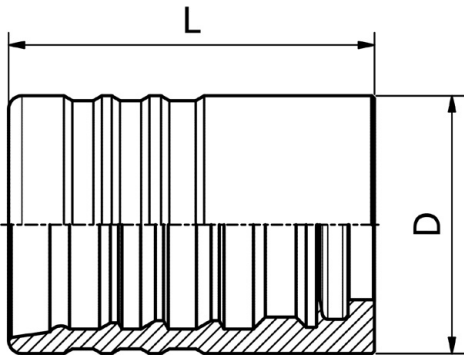

FERRULE

M01500

**DOUBLE SKIVE FERRULE
FOR HEAVY DUTY SPIRAL HOSES (4 PLY)**

PART. REF.	HOSE BORE			DIMENSIONS mm							
	DN	Dash	inch			D	L				
M01500-10	16	- 10	5/8"			35.0	40.9				
M01500-12	19	- 12	3/4"			40.0	51.4				
M01500-16	25	- 16	1"			48.0	64.5				
M01500-20	31	- 20	1.1/4"			57.0	84.0				
M01500-24	38	- 24	1.1/2"			64.3	94.0				
M01500-32	51	- 32	2"			83.5	107.0				
M01500-40	63	- 40	2.1/2"			100.0	135.0				
M01500-48	76	- 48	3"			107.0	125.0				

FITTINGS 176

FERRULE

M01600

**DOUBLE SKIVE FERRULE
FOR HEAVY DUTY SPIRAL HOSES (6 PLY)**

PART. REF.	HOSE BORE			DIMENSIONS mm							
	DN	Dash	inch			D	L				
M01600-20	31	- 20	1.1/4"			60.0	85.0				
M01600-24	38	- 24	1.1/2"			69.0	96.0				

FERRULE

M01800/M01810/M01850

**DOUBLE SKIVE FERRULE FOR
EXTRA DUTY SPIRAL HOSES (6 PLY)**

PART. REF.	HOSE BORE			DIMENSIONS mm							
	DN	Dash	inch			D	L				
M01850-12	19	-12	3/4"			45.1	51.4				
M01850-16	25	-16	1"			53.5	64.5				
M01850-20	31	- 20	1.1/4"			65.0	88.2				
M01800-32	51	- 32	2"			86.5	108.0				
M01810-40	63	- 40	2.1/2"			103.0	135.0				
M01810-48	76	- 48	3"			113.5	125.0				