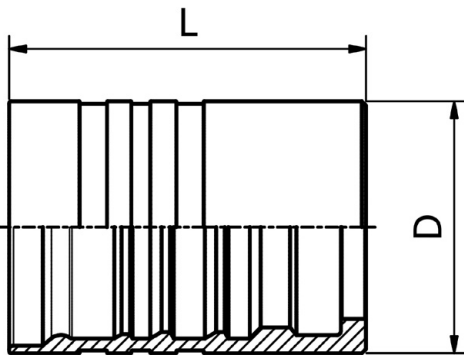

FERRULE

M01500

**DOUBLE SKIVE FERRULE
FOR HEAVY DUTY SPIRAL HOSES (4 PLY)**

PART. REF.	HOSE BORE			DIMENSIONS mm							
	DN	Dash	inch			D	L				
M01500-10	16	- 10	5/8"			35.0	40.9				
M01500-12	19	- 12	3/4"			40.0	51.4				
M01500-16	25	- 16	1"			48.0	64.5				
M01500-20	31	- 20	1.1/4"			57.0	84.0				
M01500-24	38	- 24	1.1/2"			64.3	94.0				
M01500-32	51	- 32	2"			83.5	107.0				
M01500-40	63	- 40	2.1/2"			100.0	135.0				
M01500-48	76	- 48	3"			107.0	125.0				

FITTINGS 176

FERRULE

M01600

**DOUBLE SKIVE FERRULE
FOR HEAVY DUTY SPIRAL HOSES (6 PLY)**

PART. REF.	HOSE BORE			DIMENSIONS mm							
	DN	Dash	inch			D	L				
M01600-20	31	- 20	1.1/4"			60.0	85.0				
M01600-24	38	- 24	1.1/2"			69.0	96.0				

FERRULE

M01800/M01810/M01850

**DOUBLE SKIVE FERRULE FOR
EXTRA DUTY SPIRAL HOSES (6 PLY)**

PART. REF.	HOSE BORE			DIMENSIONS mm							
	DN	Dash	inch			D	L				
M01850-12	19	-12	3/4"			45.1	51.4				
M01850-16	25	-16	1"			53.5	64.5				
M01850-20	31	- 20	1.1/4"			65.0	88.2				
M01800-32	51	- 32	2"			86.5	108.0				
M01810-40	63	- 40	2.1/2"			103.0	135.0				
M01810-48	76	- 48	3"			113.5	125.0				