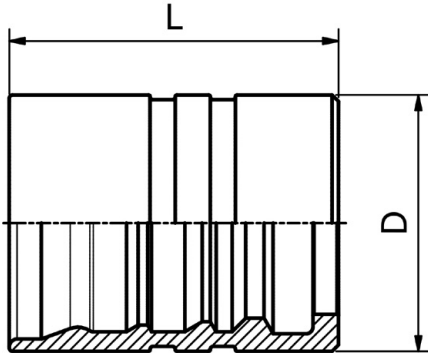

FERRULE

M01500

**DOUBLE SKIVE FERRULE
FOR HEAVY DUTY SPIRAL HOSES (4 PLY)**

PART. REF.	HOSE BORE			DIMENSIONS mm							
	DN	Dash	inch			D	L				
M01500-10	16	- 10	5/8"			35.0	40.9				
M01500-12	19	- 12	3/4"			40.0	51.4				
M01500-16	25	- 16	1"			48.0	64.5				
M01500-20	31	- 20	1.1/4"			57.0	84.0				
M01500-24	38	- 24	1.1/2"			64.3	94.0				
M01500-32	51	- 32	2"			83.5	107.0				
M01500-40	63	- 40	2.1/2"			100.0	135.0				
M01500-48	76	- 48	3"			107.0	125.0				

FITTINGS 176

FERRULE

M01600

**DOUBLE SKIVE FERRULE
FOR HEAVY DUTY SPIRAL HOSES (6 PLY)**

PART. REF.	HOSE BORE			DIMENSIONS mm							
	DN	Dash	inch			D	L				
M01600-20	31	- 20	1.1/4"			60.0	85.0				
M01600-24	38	- 24	1.1/2"			69.0	96.0				

FERRULE

M01800/M01810/M01850

**DOUBLE SKIVE FERRULE FOR
EXTRA DUTY SPIRAL HOSES (6 PLY)**

PART. REF.	HOSE BORE			DIMENSIONS mm							
	DN	Dash	inch			D	L				
M01850-12	19	-12	3/4"			45.1	51.4				
M01850-16	25	-16	1"			53.5	64.5				
M01850-20	31	- 20	1.1/4"			65.0	88.2				
M01800-32	51	- 32	2"			86.5	108.0				
M01810-40	63	- 40	2.1/2"			103.0	135.0				
M01810-48	76	- 48	3"			113.5	125.0				