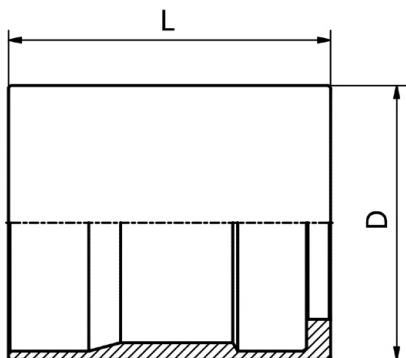

FERRULE

M00310/M00321

**NO-SKIVE FERRULE
FOR TEXTILE BRAID HOSES**

FITTINGS 114

PART. REF.	HOSE BORE			DIMENSIONS mm							
	DN	Dash	inch			D	L				
M00310-03	5	- 3	3/16"			17.5	27.0				
M00310-04	6	- 4	1/4"			19.3	30.0				
M00310-05	8	- 5	5/16"			21.0	32.0				
M00310-06	10	- 6	3/8"			24.0	32.0				
M00310-08	12	- 8	1/2"			28.4	34.0				
M00310-10	16	- 10	5/8"			33.0	37.0				
M00321-12	19	- 12	3/4"			37.0	43.0				
M00310-16	25	- 16	1"			43.5	51.0				
M00310-20	31	- 20	1.1/4"			50.0	59.0				

FERRULE

M00820/M00830

**NO-SKIVE FERRULE
FOR COMPACT HOSES**

PART. REF.	HOSE BORE			DIMENSIONS mm							
	DN	Dash	inch			D	L				
M00820-03	5	- 3	3/16"			14.0	26.4				
M00830-04	6	- 4	1/4"			18.0	29.6				
M00830-05	8	- 5	5/16"			19.0	31.9				
M00820-06	10	- 6	3/8"			22.0	32.9				
M00820-08	12	- 8	1/2"			26.0	33.9				
M00820-10	16	- 10	5/8"			29.0	35.9				
M00820-12	19	- 12	3/4"			33.0	41.7				
M00820-16	25	- 16	1"			41.0	49.7				
M00820-20	31	- 20	1.1/4"			48.0	57.0				
M00820-24	38	- 24	1.1/2"			55.5	66.0				
M00820-32	51	- 32	2"			68.6	70.0				