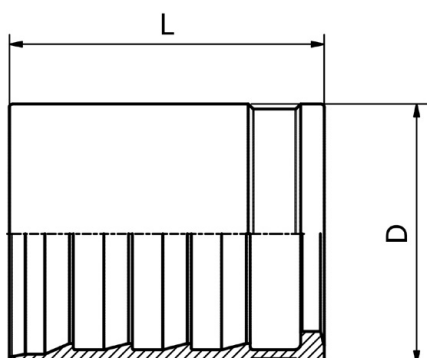

FERRULE

M00310/M00321

**NO-SKIVE FERRULE
FOR TEXTILE BRAID HOSES**

FITTINGS 114

PART. REF.	HOSE BORE			DIMENSIONS mm							
	DN	Dash	inch			D	L				
M00310-03	5	- 3	3/16"			17.5	27.0				
M00310-04	6	- 4	1/4"			19.3	30.0				
M00310-05	8	- 5	5/16"			21.0	32.0				
M00310-06	10	- 6	3/8"			24.0	32.0				
M00310-08	12	- 8	1/2"			28.4	34.0				
M00310-10	16	- 10	5/8"			33.0	37.0				
M00321-12	19	- 12	3/4"			37.0	43.0				
M00310-16	25	- 16	1"			43.5	51.0				
M00310-20	31	- 20	1.1/4"			50.0	59.0				

FERRULE

M00820/M00830

**NO-SKIVE FERRULE
FOR COMPACT HOSES**

PART. REF.	HOSE BORE			DIMENSIONS mm							
	DN	Dash	inch			D	L				
M00820-03	5	- 3	3/16"			14.0	26.4				
M00830-04	6	- 4	1/4"			18.0	29.6				
M00830-05	8	- 5	5/16"			19.0	31.9				
M00820-06	10	- 6	3/8"			22.0	32.9				
M00820-08	12	- 8	1/2"			26.0	33.9				
M00820-10	16	- 10	5/8"			29.0	35.9				
M00820-12	19	- 12	3/4"			33.0	41.7				
M00820-16	25	- 16	1"			41.0	49.7				
M00820-20	31	- 20	1.1/4"			48.0	57.0				
M00820-24	38	- 24	1.1/2"			55.5	66.0				
M00820-32	51	- 32	2"			68.6	70.0				