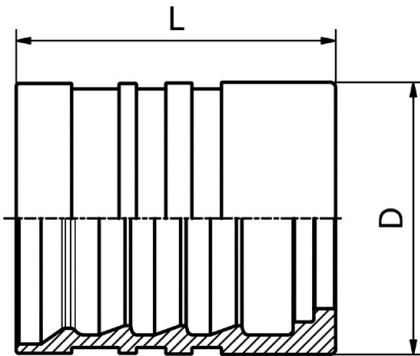

FERRULE

M00110/M00120/M00130

**SKIVE FERRULE
FOR WIRE BRAID HOSES**

PART. REF.	HOSE BORE			DIMENSIONS mm							
	DN	Dash	inch			D	L				
M00120-03	5	- 3	3/16"			17.0	23.9				
M00120-04	6	- 4	1/4"			19.5	28.0				
M00120-05	8	- 5	5/16"			20.0	28.6				
M00120-06	10	- 6	3/8"			23.0	30.0				
M00120-08	12	- 8	1/2"			26.7	32.0				
M00120-10	16	- 10	5/8"			32.0	38.0				
M00120-12	19	- 12	3/4"			35.8	41.7				
M00130-16	25	- 16	1"			43.0	47.0				
M00110-20	31	- 20	1.1/4"			50.5	59.0				
M00110-24	38	- 24	1.1/2"			57.0	70.0				
M00110-32	51	- 32	2"			70.0	72.0				

113 FITTINGS

FERRULE

M00910/M00920/M00930

**SKIVE FERRULE
FOR WIRE BRAID
AND SPIRAL HOSES**

PART. REF.	HOSE BORE			DIMENSIONS mm							
	DN	Dash	inch			D	L				
M00910-03	5	- 3	3/16"			20.6	26.0				
M00910-04	6	- 4	1/4"			22.0	30.0				
M00910-05	8	- 5	5/16"			24.0	31.0				
M00910-06	10	- 6	3/8"			26.0	33.0				
M00920-06	10	- 6	3/8"			26.7	33.0				
M00910-08	12	- 8	1/2"			30.0	34.0				
M00910-10	16	- 10	5/8"			33.0	39.0				
M00920-12	19	- 12	3/4"			38.0	40.0				
M00930-16	25	- 16	1"			46.0	54.0				
M00920-20	31	- 20	1.1/4"			57.0	60.0				
M00910-24	38	- 24	1.1/2"			65.0	70.0				
M00910-32	51	- 32	2"			79.0	72.0				